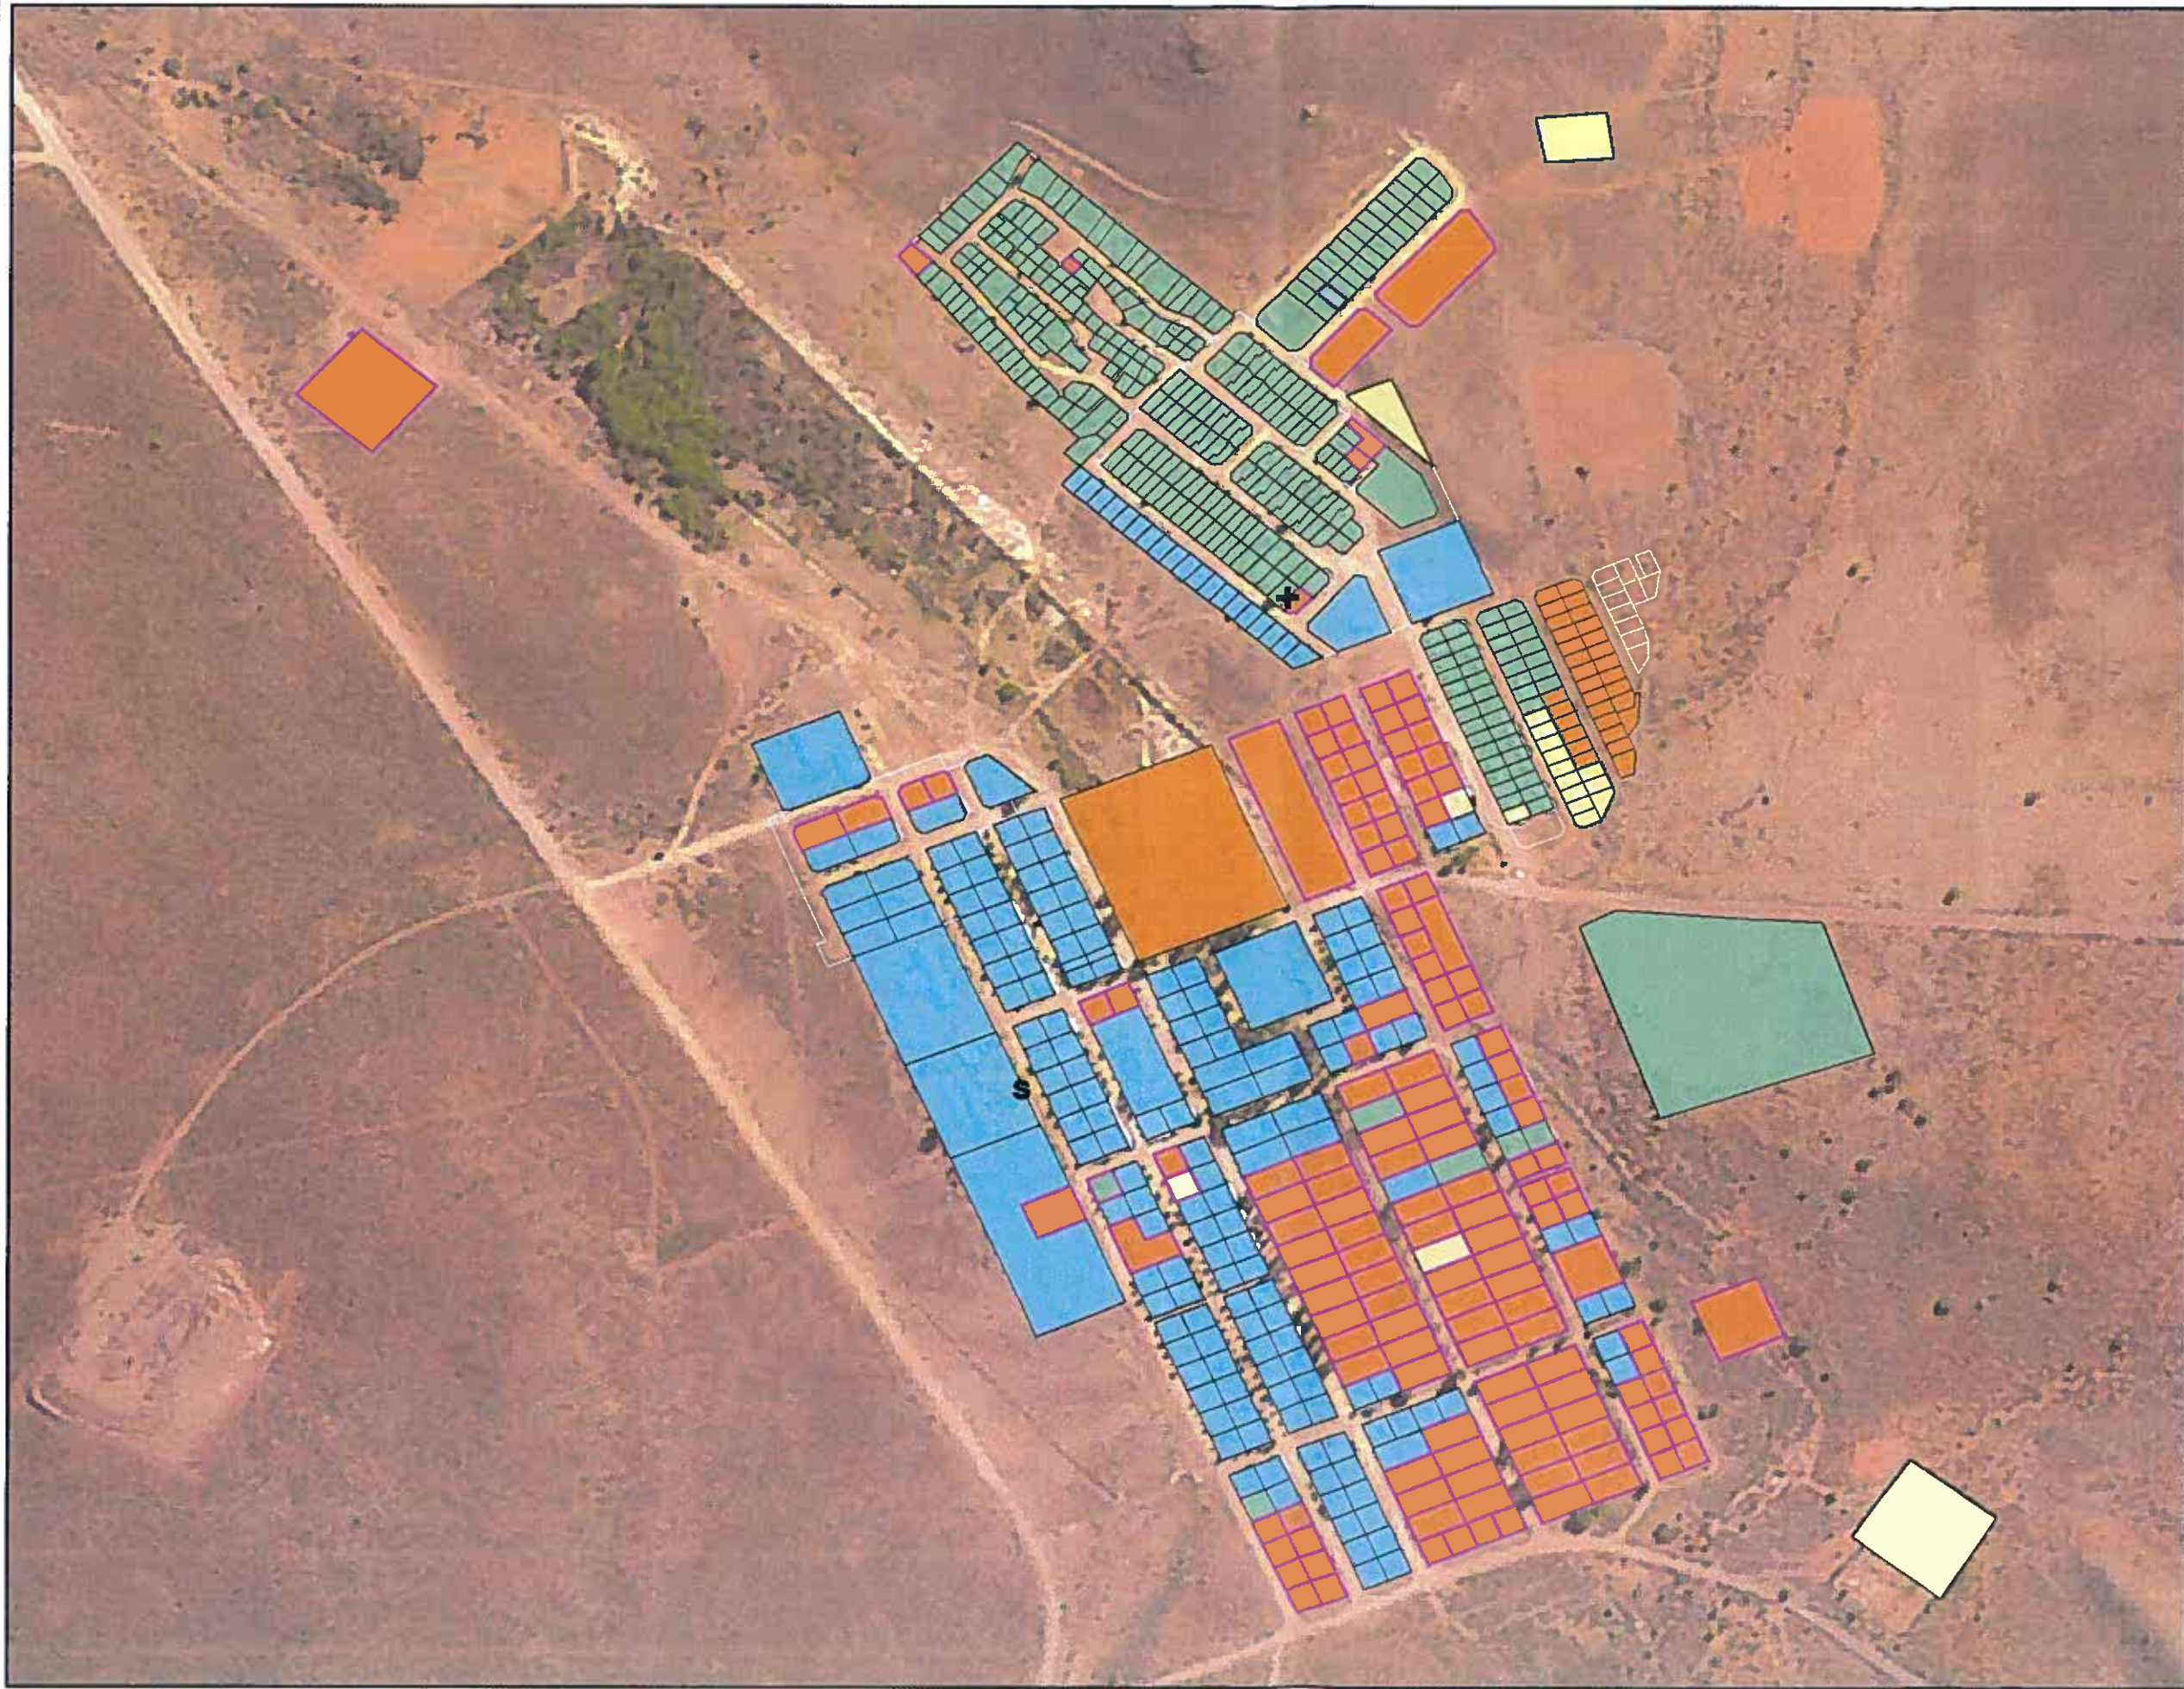

LANDUSE MAP - NIEKERKSHOOP

LEGEND

- S** Schools
- +** Clinics
- H** Hospitals

LANDUSE

- Business
- Commercial
- Educational
- Government
- Industrial
- Institutional
- Public
- Recreational
- Residential
- Unknown

Locality Map

0 150 300 600 Kilometers

aurecon

WATER - NIEKERKSHOOP

LEGEND

- House Connection
- Yard Connection
- Communal Standpipe
- Communal >200m
- None
- Unknown
- Water treatment
- Bulk Supply
- Connector
- Reticulation
- Unknown
- Reservoir
- Pump
- Bulk water meter
- Surface water
- Borehole
- Communal Standpipe
- S Schools
- + Clinics
- H Hospitals

Locality Map

0 150 300 600 Kilometers

0 0.1 0.2 Kilometers

aurecon

SANITATION - NIEKERKSHOOP

LEGEND

- S** Schools
- +** Clinics
- H** Hospitals
- Gravity
- Outfall Sewer
- Pumped
- Rising Main
- Unknown

LEVEL OF SERVICE

NIEKERKSHOOP - BLOCK 1 OF 1

Northern Cape Province
Pixley ka Seme District Municipality
Siyathemba Local Municipality

Scale : 1:5 900

Key Plan
Niekerkshoop

Legend

Classes

-  1
-  2
-  3
-  4A
-  4B
-  5A
-  5C
-  5B