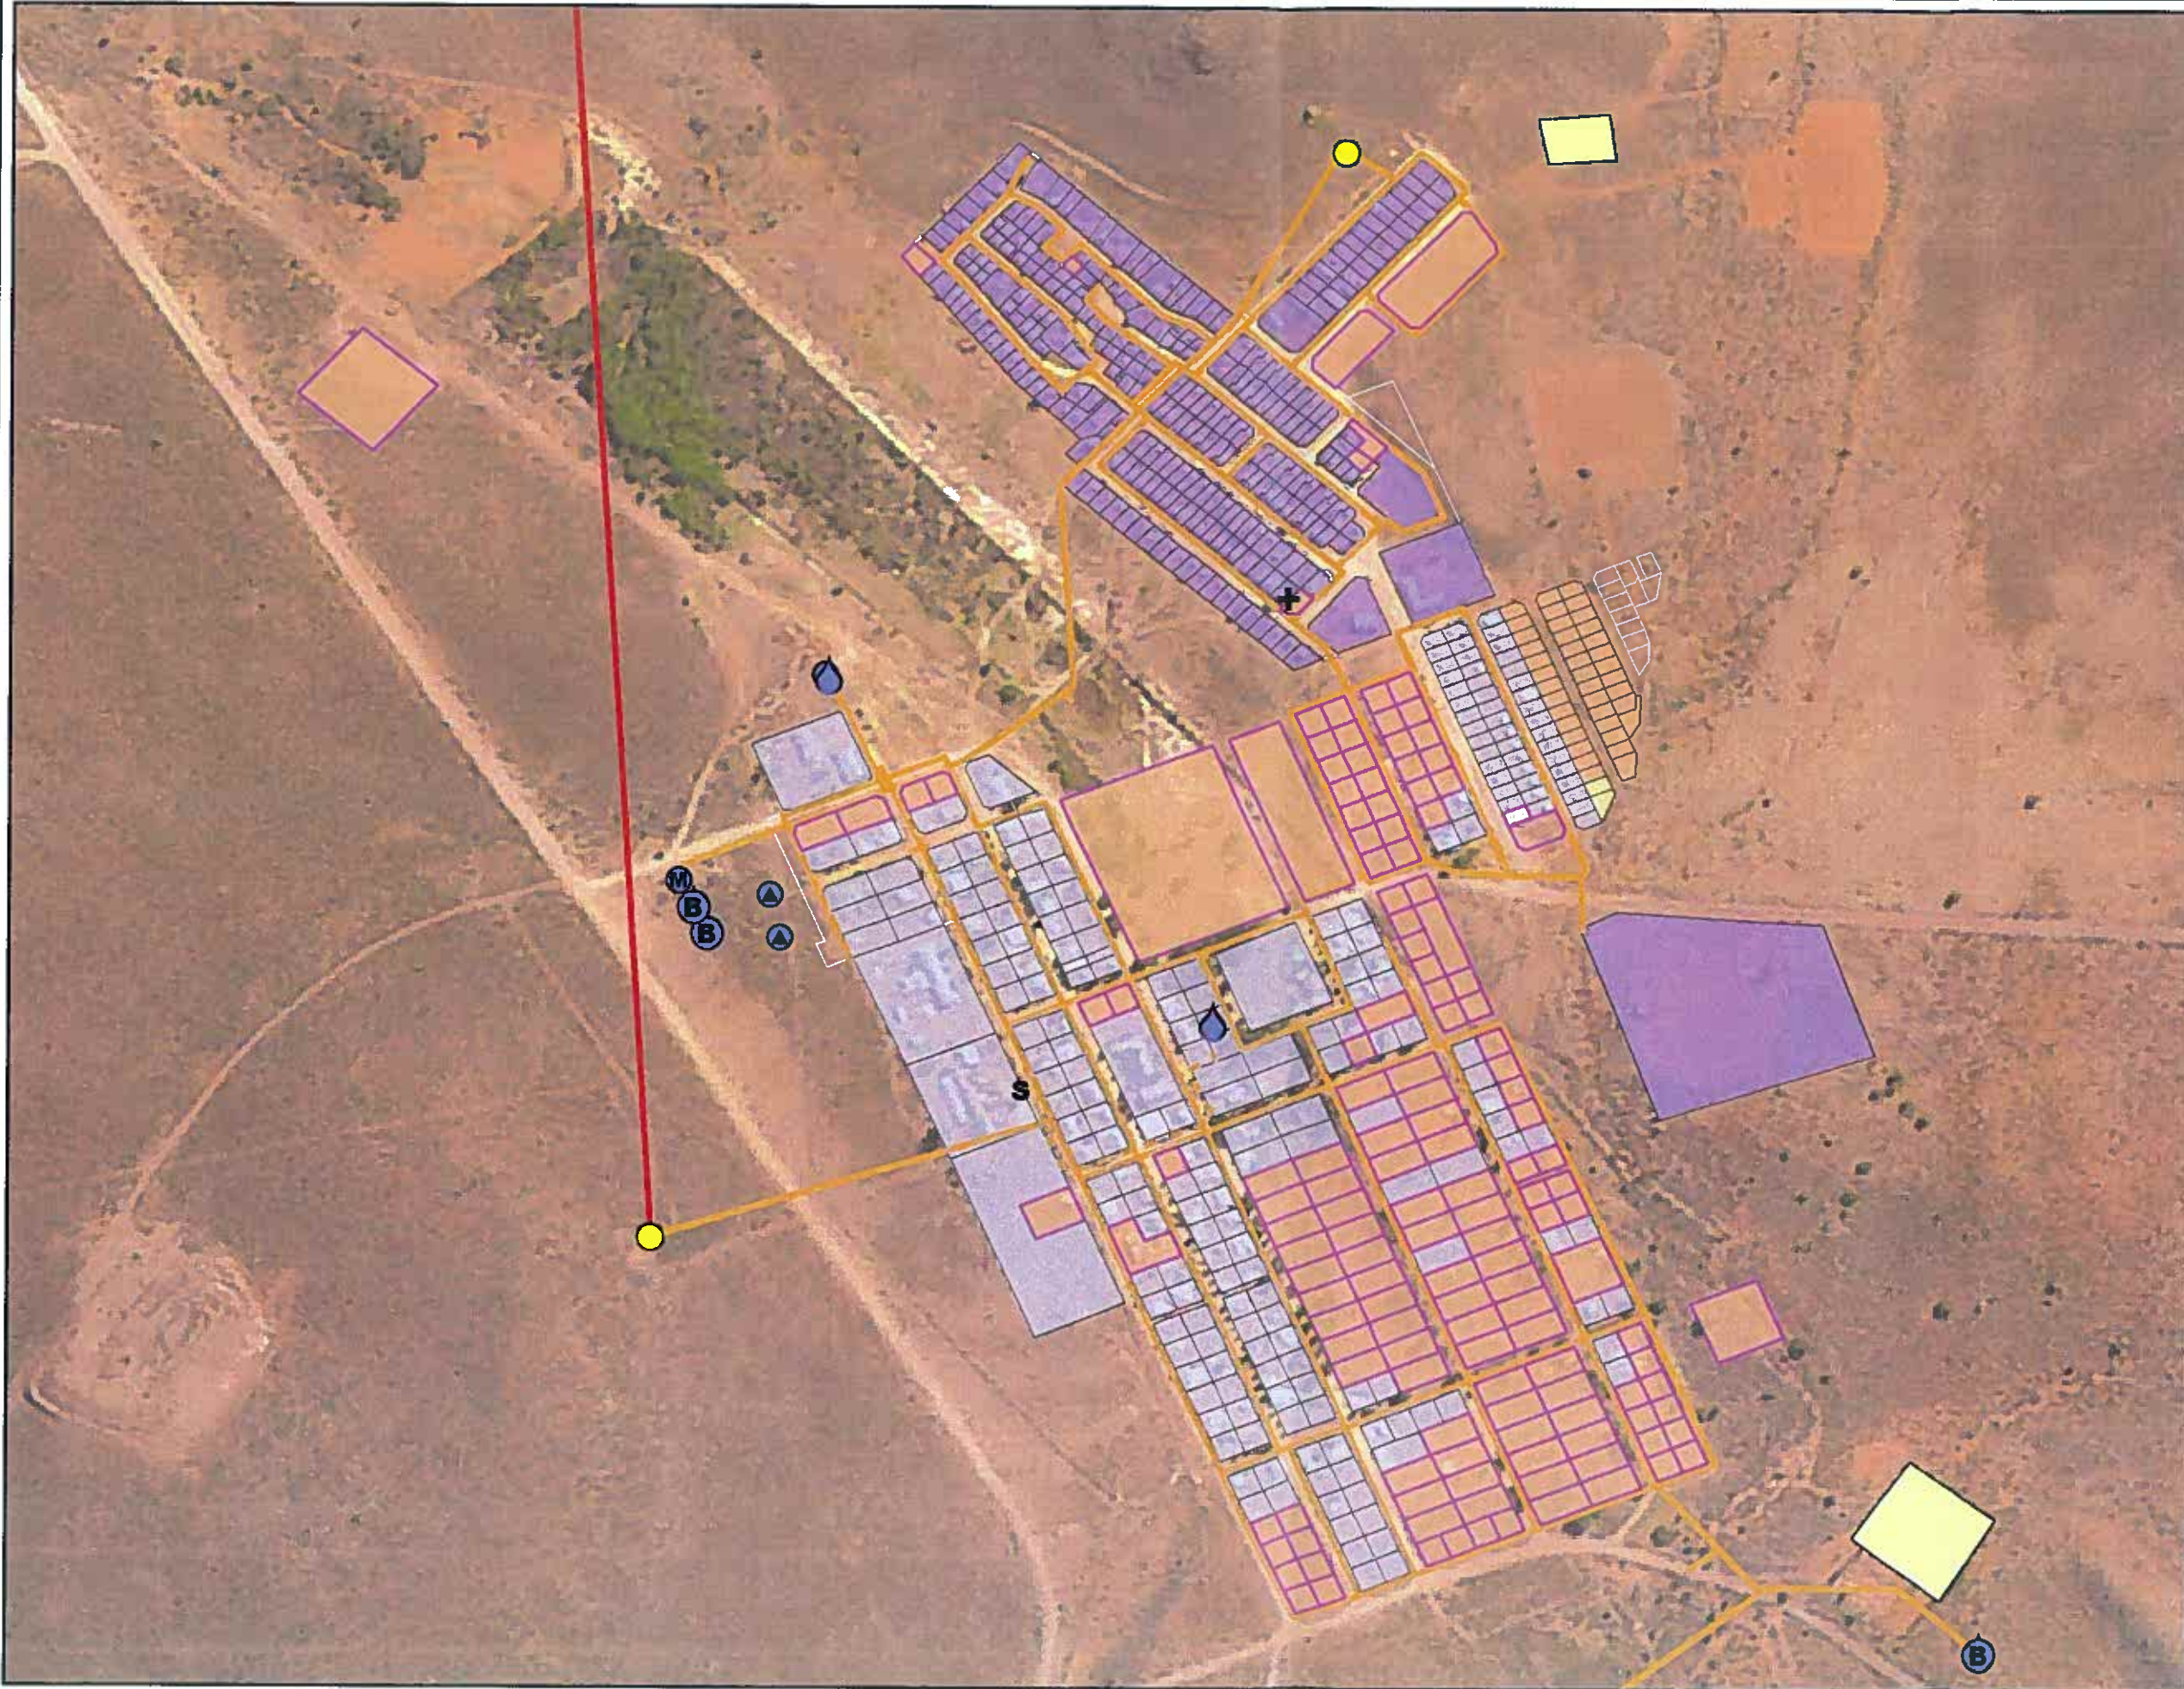

LANDUSE MAP - NIEKERKSHOOP

LEGEND

- S** Schools
- +** Clinics
- H** Hospitals

LANDUSE

- Business
- Commercial
- Educational
- Government
- Industrial
- Institutional
- Public
- Recreational
- Residential
- Unknown

Locality Map

0 150 300 600 Kilometers

aurecon

WATER - NIEKERKSHOOP

LEGEND

- House Connection
- Yard Connection
- Communal Standpipe
- Communal >200m
- None
- Unknown
- Water treatment
- Bulk Supply
- Connector
- Reticulation
- Unknown
- Reservoir
- Pump
- Bulk water meter
- Surface water
- Borehole
- Communal Standpipe
- S Schools
- + Clinics
- H Hospitals

Locality Map

0 150 300 600 Kilometers

0 0.1 0.2 Kilometers

aurecon

SANITATION - NIEKERKSHOOP

LEGEND

- S** Schools
- +** Clinics
- H** Hospitals
- Gravity
- Outfall Sewer
- Pumped
- Rising Main
- Unknown

LEVEL OF SERVICE

NIEKERKSHOOP - BLOCK 1 OF 1

Northern Cape Province
Pixley ka Seme District Municipality
Siyathemba Local Municipality

Scale : 1:5 900

Key Plan
Niekerkshoop

Legend

Classes

-  1
-  2
-  3
-  4A
-  4B
-  5A
-  5C
-  5B