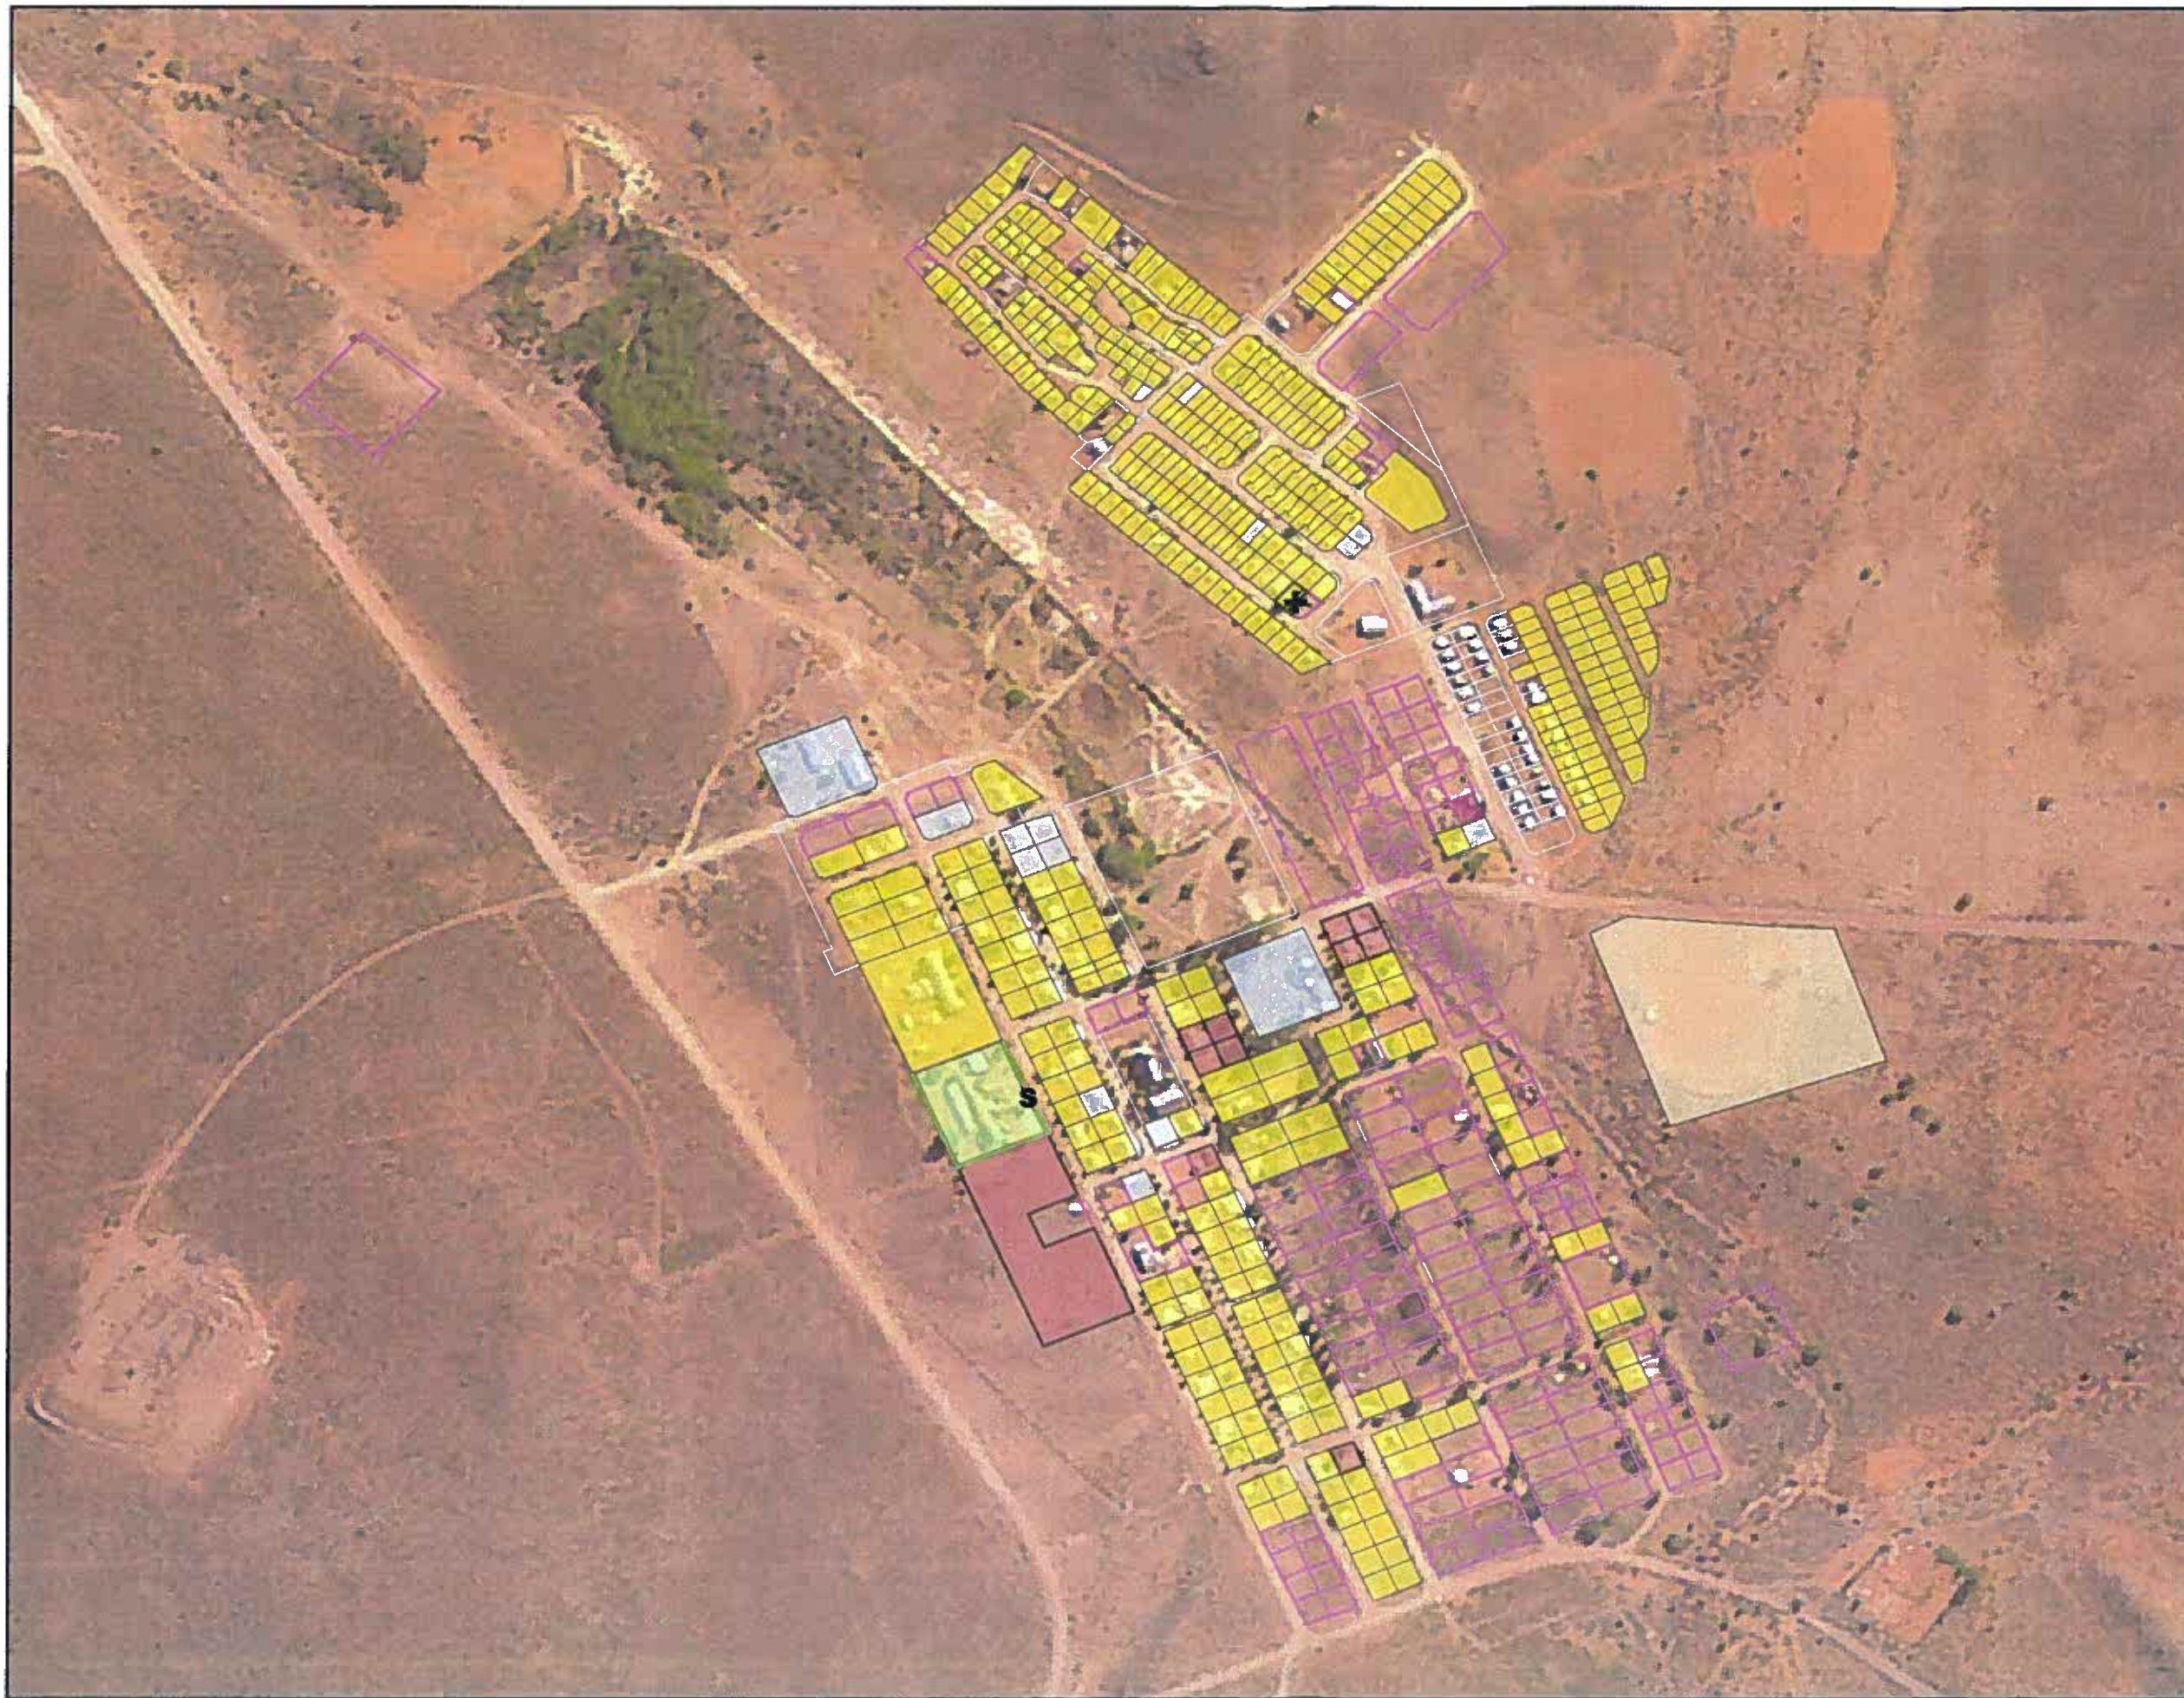

LANDUSE MAP - NIEKERKSHOOP

LEGEND

- S** Schools
- +** Clinics
- H** Hospitals

LANDUSE

- Business
- Commercial
- Educational
- Government
- Industrial
- Institutional
- Public
- Recreational
- Residential
- Unknown

Locality Map

0 150 300 600 Kilometers

aurecon

WATER - NIEKERKSHOOP

LEGEND

- House Connection
- Yard Connection
- Communal Standpipe
- Communal >200m
- None
- Unknown
- Water treatment
- Bulk Supply
- Connector
- Reticulation
- Unknown
- Reservoir
- Pump
- Bulk water meter
- Surface water
- Borehole
- Communal Standpipe
- S Schools
- + Clinics
- H Hospitals

Locality Map

0 150 300 600 Kilometers

0 0.1 0.2 Kilometers

aurecon

SANITATION - NIEKERKSHOOP

LEGEND

- S** Schools
- +** Clinics
- H** Hospitals
- Gravity
- Outfall Sewer
- Pumped
- Rising Main
- Unknown

LEVEL OF SERVICE

NIEKERKSHOOP - BLOCK 1 OF 1

Northern Cape Province
Pixley ka Seme District Municipality
Siyathemba Local Municipality

Scale : 1:5 900

Key Plan
Niekerkshoop

Legend

Classes

-  1
-  2
-  3
-  4A
-  4B
-  5A
-  5C
-  5B